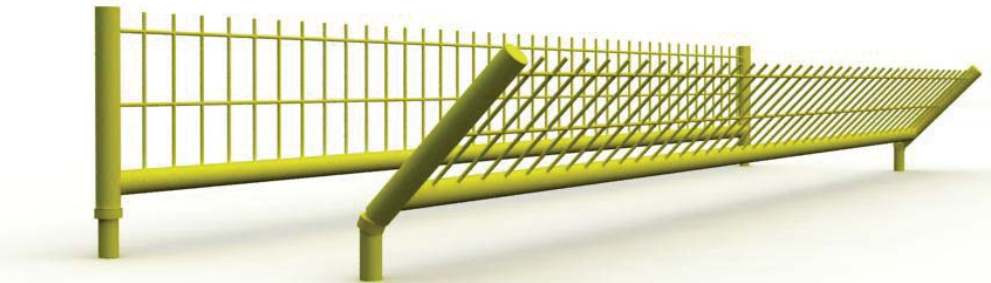

**Information - RF-20005/RF-22005 No-Climb Extension Panel**

- Can install at any time in the process.
- Includes one clamp and two connectors
- Yellow powder coat finish
- Fits ONLY the standard Perimeter Patrol Fence panel.

**Specifications RF-20005/RF-22005**

STANDARD COLORS