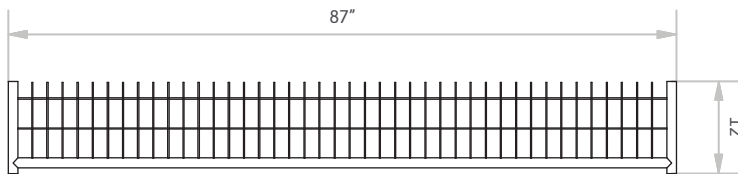

STANDARD COLORS