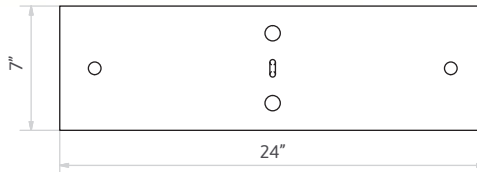

STANDARD COLORS