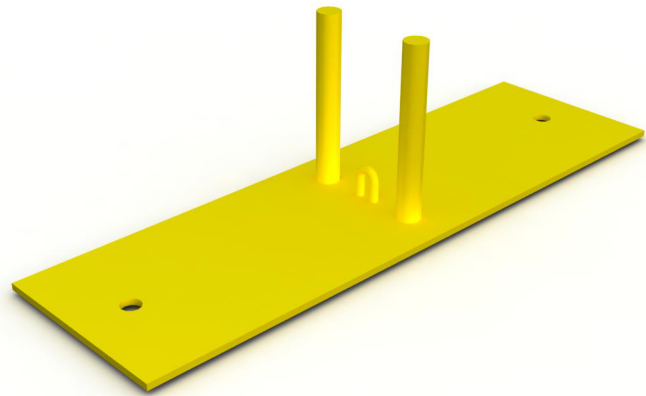

Information - RF-30005 Perimeter Patrol Panel Base

- Safe, durable flat steel base
- 24" long x 7" wide
- 7" vertical rods for panel placement & stability
- Durable 2 step finish – zinc enriched primer coat is covered with Tiger Yellow powder, final coat

Specifications RF-30005

STANDARD COLORS