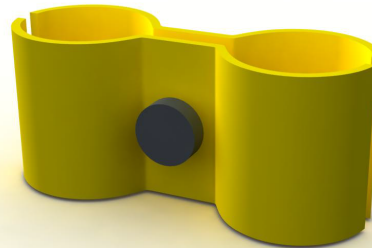

Specifications RF 70005

- 30" double headed ground spike for turf or dirt installations.

Specifications RF 50005

- Replacement Panel clamp

Specifications RF 11005

- Perimeter Patrol Swing Gate Wheel Assembly